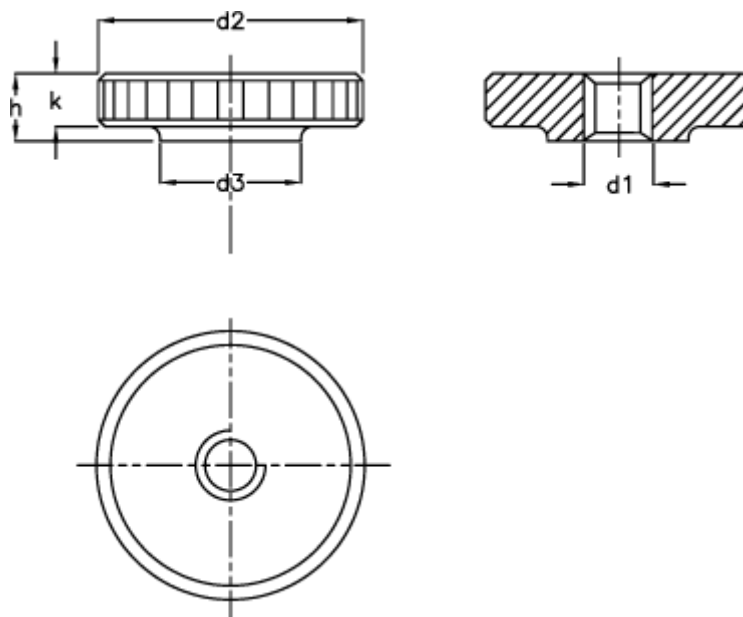

Article number: 207025105

Description: E+G flat knurled nut  
DIN 467-M8, nickel plated

## Measures

---

$d_1 = M8$   
 $d_2 = 30$   
 $d_3 = 16$   
 $h = 8$   
 $K = 6.0$